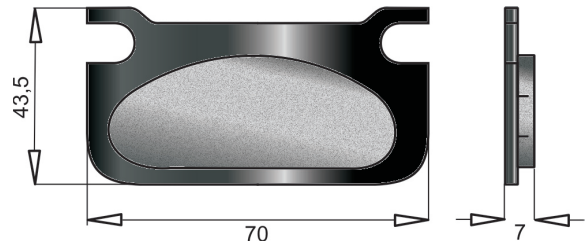

Codice Code	Descrizione Description	Applicazione Used for
PST064	1 Pezzo - 1 Piece	Clark Crown Thomas