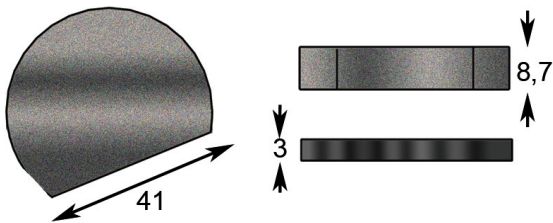

Codice Code	Descrizione Description	Applicazione Used for
PST021	Kit 2 Pastiglie + Spessore + Molla Kit Of 2 Pads + Thickness + Spring	Caterpillar