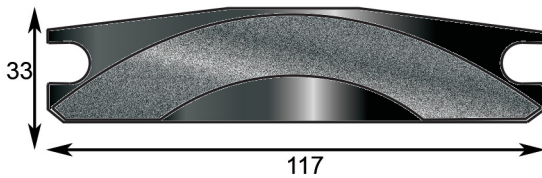

Codice Code	Descrizione Description	Applicazione Used for
PST070	1 Pezzo - 1 Piece	Bobcat